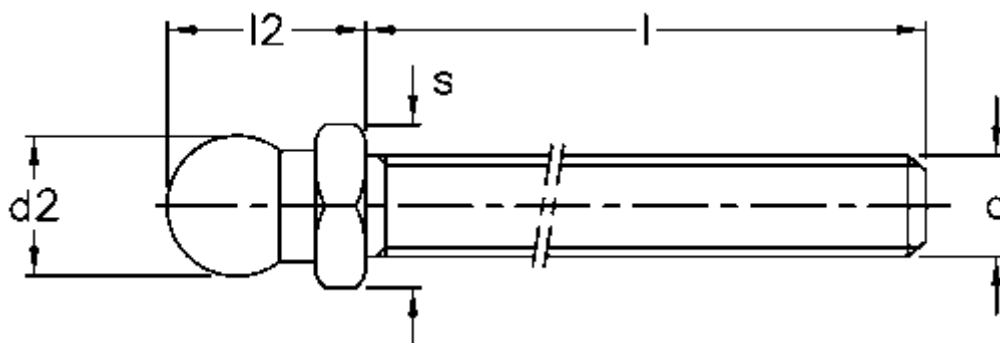

Data Sheet

Article number: 2310302225

Description: E+G Threaded stem, Zinc-plated steel
SM-14-M10x68

Measures

$d = M10$

$d_2 = 13.9$

$l = 68$

$l_2 = 20$

$s = 14$